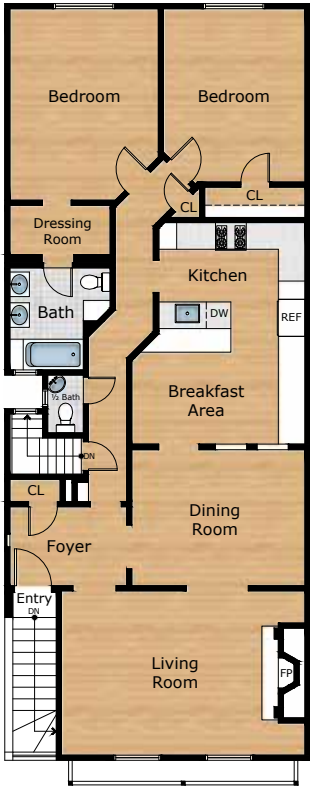

# 2047 17th Avenue

- INNER PARKSIDE -

MAIN LEVEL

LOWER LEVEL